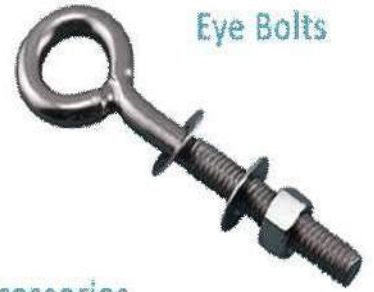

SHACKLES AND CHAINS

- *Crosby
- *D-Shackles
- *1 – 150Tons
- *Steel Chains
- *Galvanized Chains
- *Stainless Steel Chains
- *12mm – 10' Chains
- Bull Dog Clips
- *Turnbuckle
- *Split Pins
- *ETC