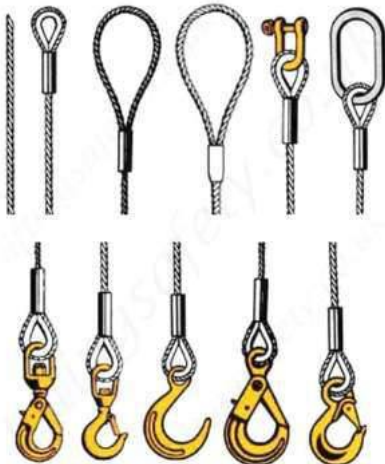

PPG Protective & Marine Coatings

 **HEMPEL**
Keep Sailing

+55 82 34358262
+55 82 996906863 | +55 82 999210545
EMAIL: SHIPCHANDLER@CONSEGI.COM

MARINE ROPES

***Different Sizes :**
12mm; 1", 2", 3", 4", 6",
8", 10", 12", etc

- *Mooring Ropes**
- *Manila Ropes**
- *Polypropylene Ropes**
- *Nylon Ropes**
- *Polyester Ropes**
- *Polyethylene Ropes**
- *3 Strands**
- *Twisted**
- *8 Strands**

WIRE ROPES

- *1x7
- *1x19
- *6x19 IWRC
- *7x7
- *7x19
- *3x7
- *18x7
- *8x5{19}IWRC
- *19x7
- *soft Eyes
- *Hard Eyes
- *Sockets
- *Thimble
- *Mechanical Splices
- *Hand Splices
- *ETC

Flemish Soft Eyes	Flemish Spliced Thimble Eyes	Aluminum Ferrule Secured Soft eyes	Aluminum Ferrule Secured Thimble eyes	Hand Spliced	Flemish Spliced Chocker Sling	2 Leg with Slings Hooks	2 Leg with Soft Eye
						4 Leg with End Fittings	4 Leg with Soft Eye
							Basket Sling